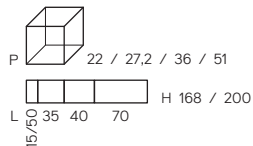

COLONNE – Full-height units – Colonnes