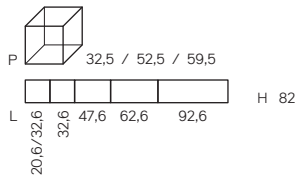

PAESTUM

BASI LAVABO – Washbasin units – Éléments sous-vasque

BASI – Base units – Éléments bas

PENSILI – Wall units – Éléments hauts

COLONNE – Full-height units – Colonnes