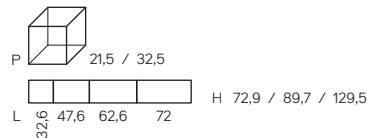

PAESTUM

BASI LAVABO – Washbasin units – Éléments sous-vasque

BASI – Base units – Éléments bas

PENSILI – Wall units – Éléments hauts

COLONNE – Full-height units – Colonnes