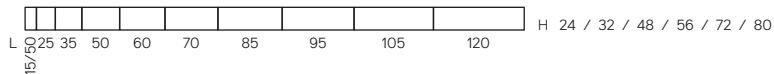

BASI – Base units – Éléments bas