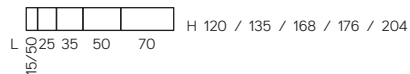

COLONNE – Full-height units – Colonnes